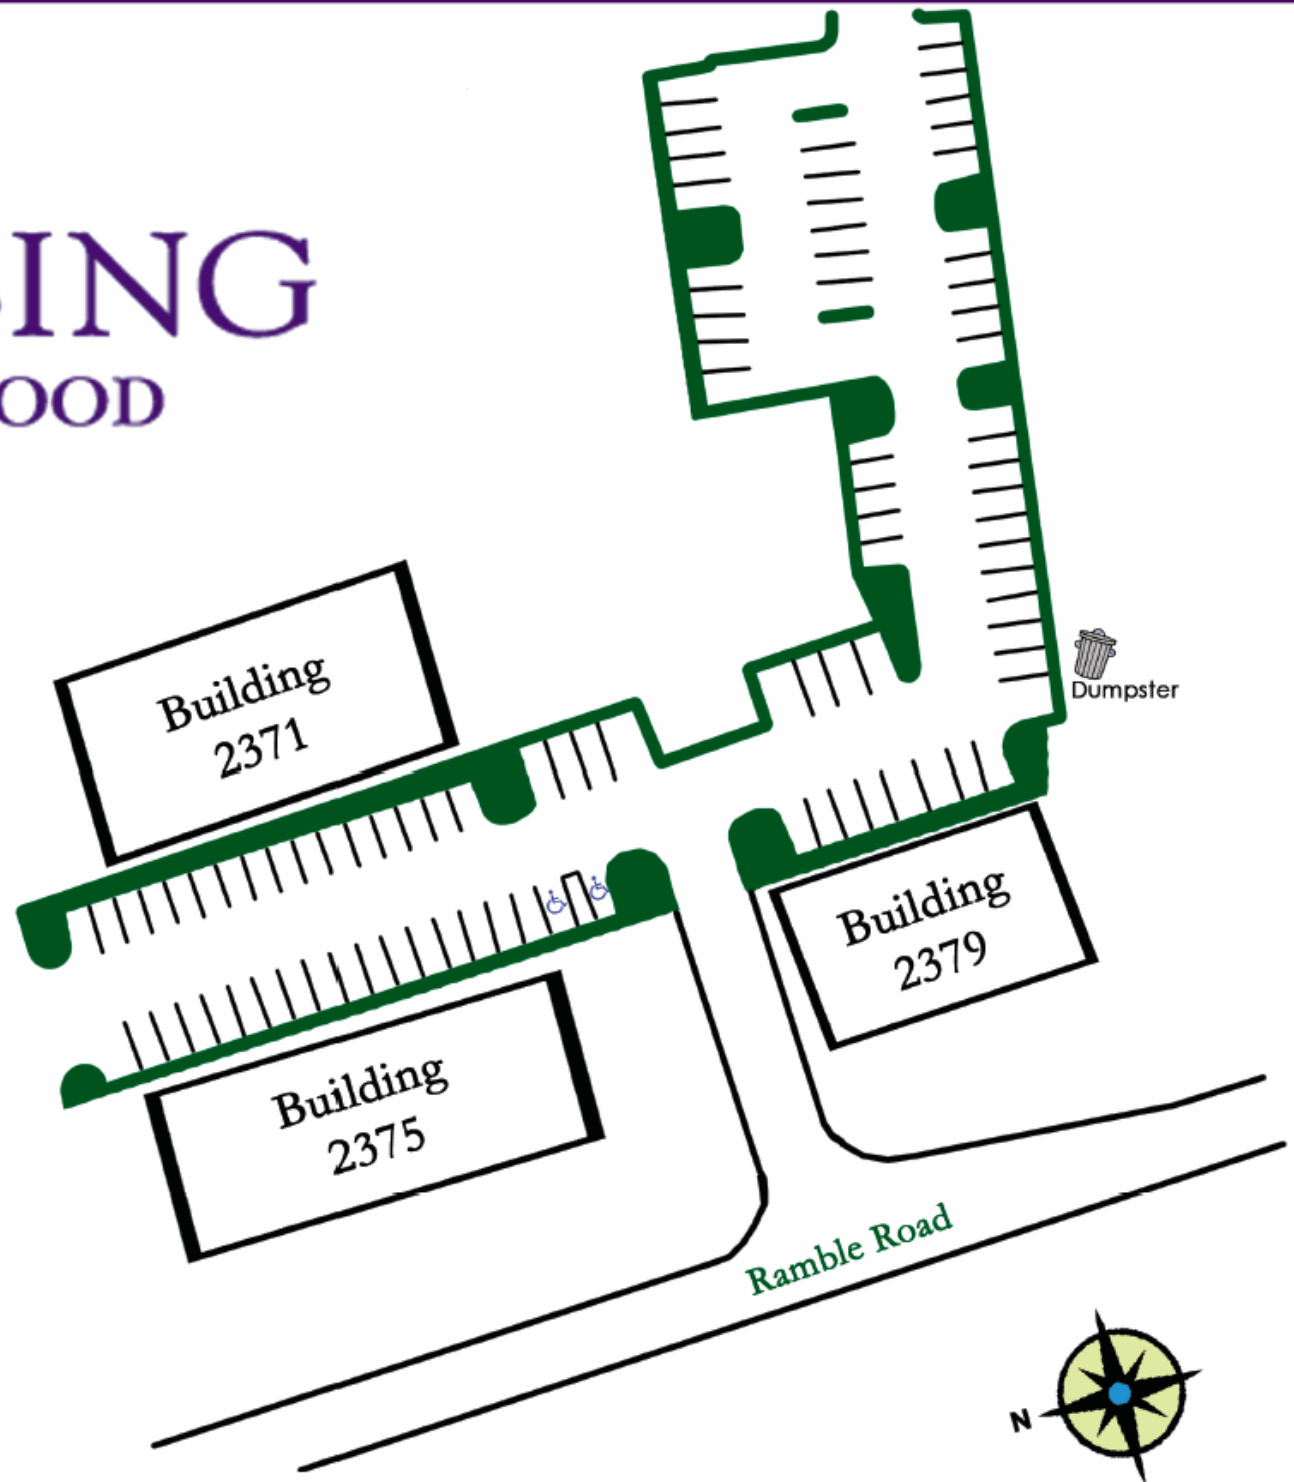

# The CROSSING at KNOLLWOOD

Management Office-  
303 N. Knollwood Drive  
Suite 6101  
Blacksburg, Virginia 24060  
[crossing@cmgleasing.com](mailto:crossing@cmgleasing.com)  
[www.cmgleasing.com](http://www.cmgleasing.com)  
540-961-0700